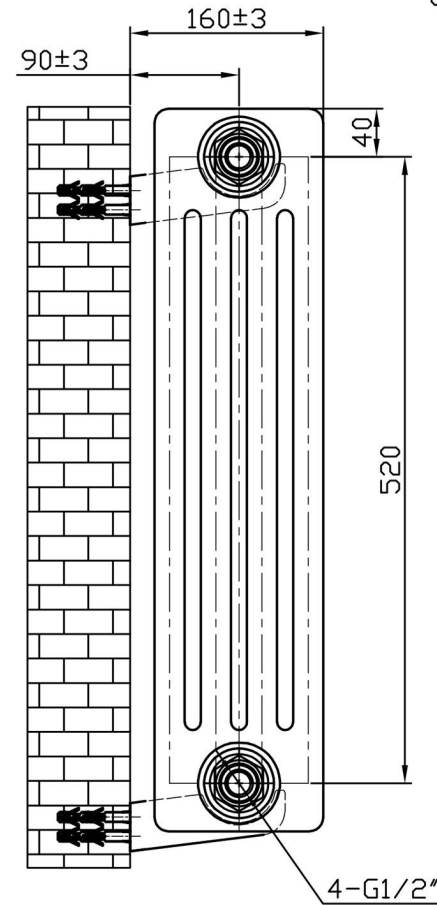

Imperia 4 Column Horizontal 600 x 830mm. Painted

Technical Drawing

Unit: mm

Eastbrook 

Eastbrook Road, Gloucester GL4 3DB
 Technical Helpline : 01452 317890
 Mon - Fri / 8am - 5pm
 Email : technical@eastbrookco.com