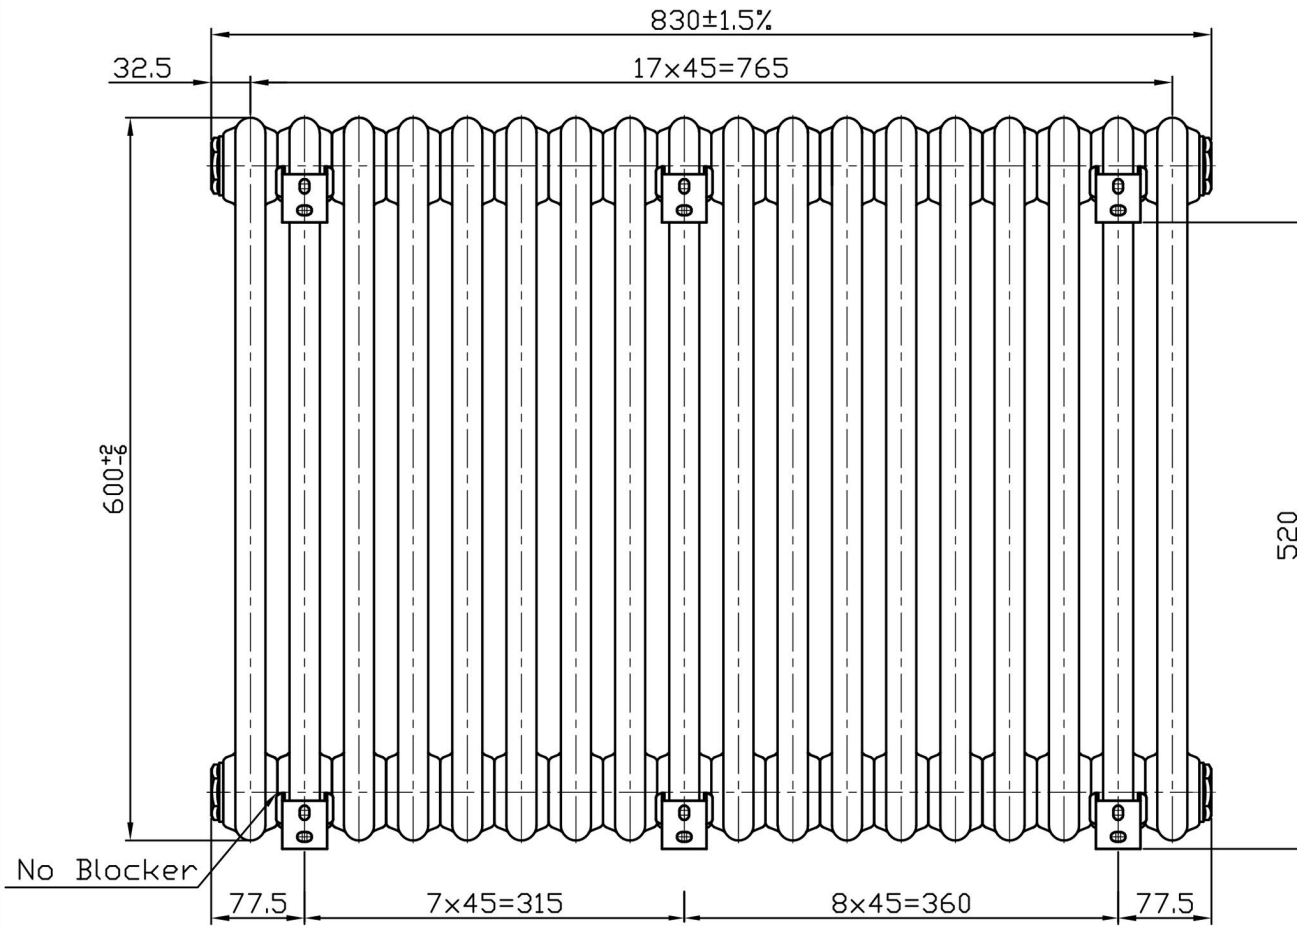

Imperia 4 Column Horizontal 600 x 830mm. Painted

Technical Drawing

Unit: mm

Eastbrook 

Eastbrook Road, Gloucester GL4 3DB
 Technical Helpline : 01452 317890
 Mon - Fri / 8am - 5pm
 Email : technical@eastbrookco.com