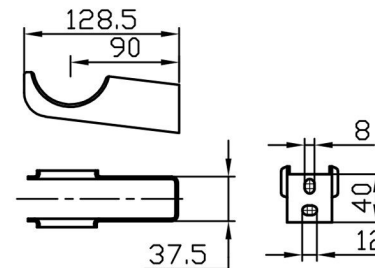

Imperia 4 Column Horizontal 600 x 830mm. Painted

Technical Drawing

Unit: mm

Eastbrook 

Eastbrook Road, Gloucester GL4 3DB
 Technical Helpline : 01452 317890
 Mon - Fri / 8am - 5pm
 Email : technical@eastbrookco.com