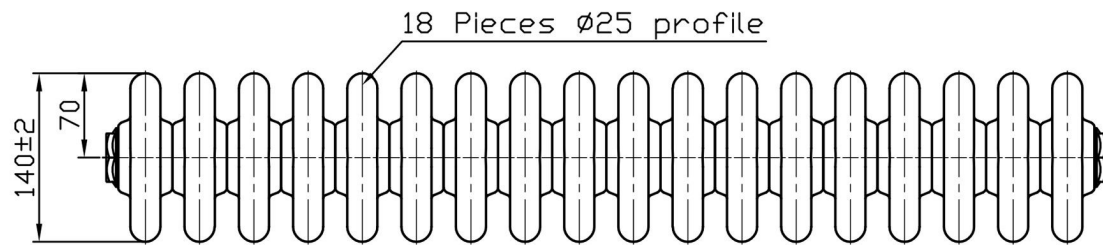

Imperia 4 Column Horizontal 600 x 830mm. Painted

Technical Drawing

Unit: mm

Eastbrook 

Eastbrook Road, Gloucester GL4 3DB
 Technical Helpline : 01452 317890
 Mon - Fri / 8am - 5pm
 Email : technical@eastbrookco.com